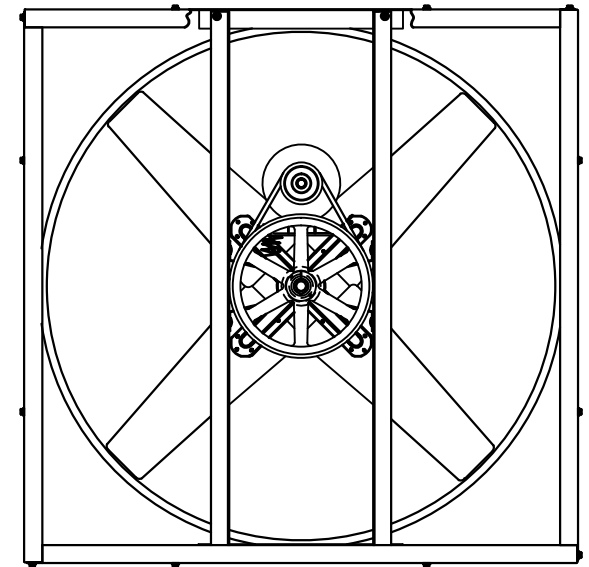

INTAKE VIEW

DISCHARGE VIEW

HORSE POWER: 3/4
 VOLTAGE: 230/460V
 PHASE: 3
 BLADE DIAMETER: 48"

 TRIANGLE ENGINEERING OF ARKANSAS, INC.	RV14814X WALL FAN	
	RV14814X	REV
DR. BY: TOM KING	CKD.	APP.
SHEET 1 OF 1	NOT TO SCALE	6 OCT 2015