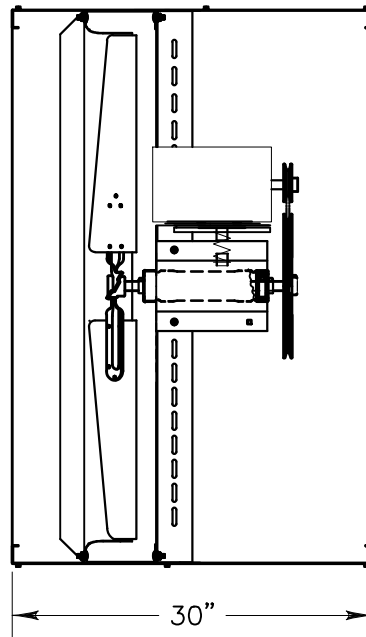

INTAKE VIEW

DISCHARGE VIEW

HORSE POWER: 3/4
 VOLTAGE: 230/460V
 PHASE: 3
 BLADE DIAMETER: 48"

 TRIANGLE ENGINEERING OF ARKANSAS, INC.	RV14814X WALL FAN	
	RV14814X	REV
DR. BY: TOM KING	CKD.	APP.
SHEET 1 OF 1	NOT TO SCALE	6 OCT 2015