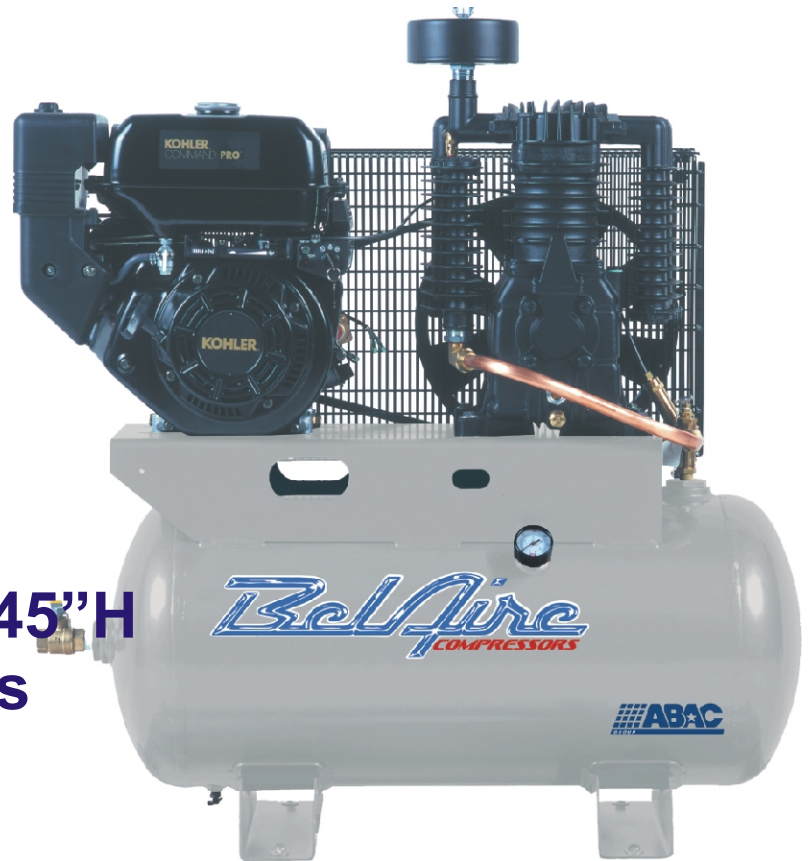

Bel Aire COMPRESSORS

3G3HKL

12.75HP Kohler Engine

- 25.25 ACFM @ 100 PSI
- 22.28 ACFM @ 175 PSI
- 175 PSI Max Pressure
- Cast Iron Cylinder
- Stainless Steel Valves
- 30 Gallon ASME Tank
- Electric & Recoil Start
- 3/4" Outlet

Dim: 44 1/2"L x 19"D x 45"H

Shipping Weight: 369lbs

**PROVEN
RELIABILITY**

2 YEAR WARRANTY