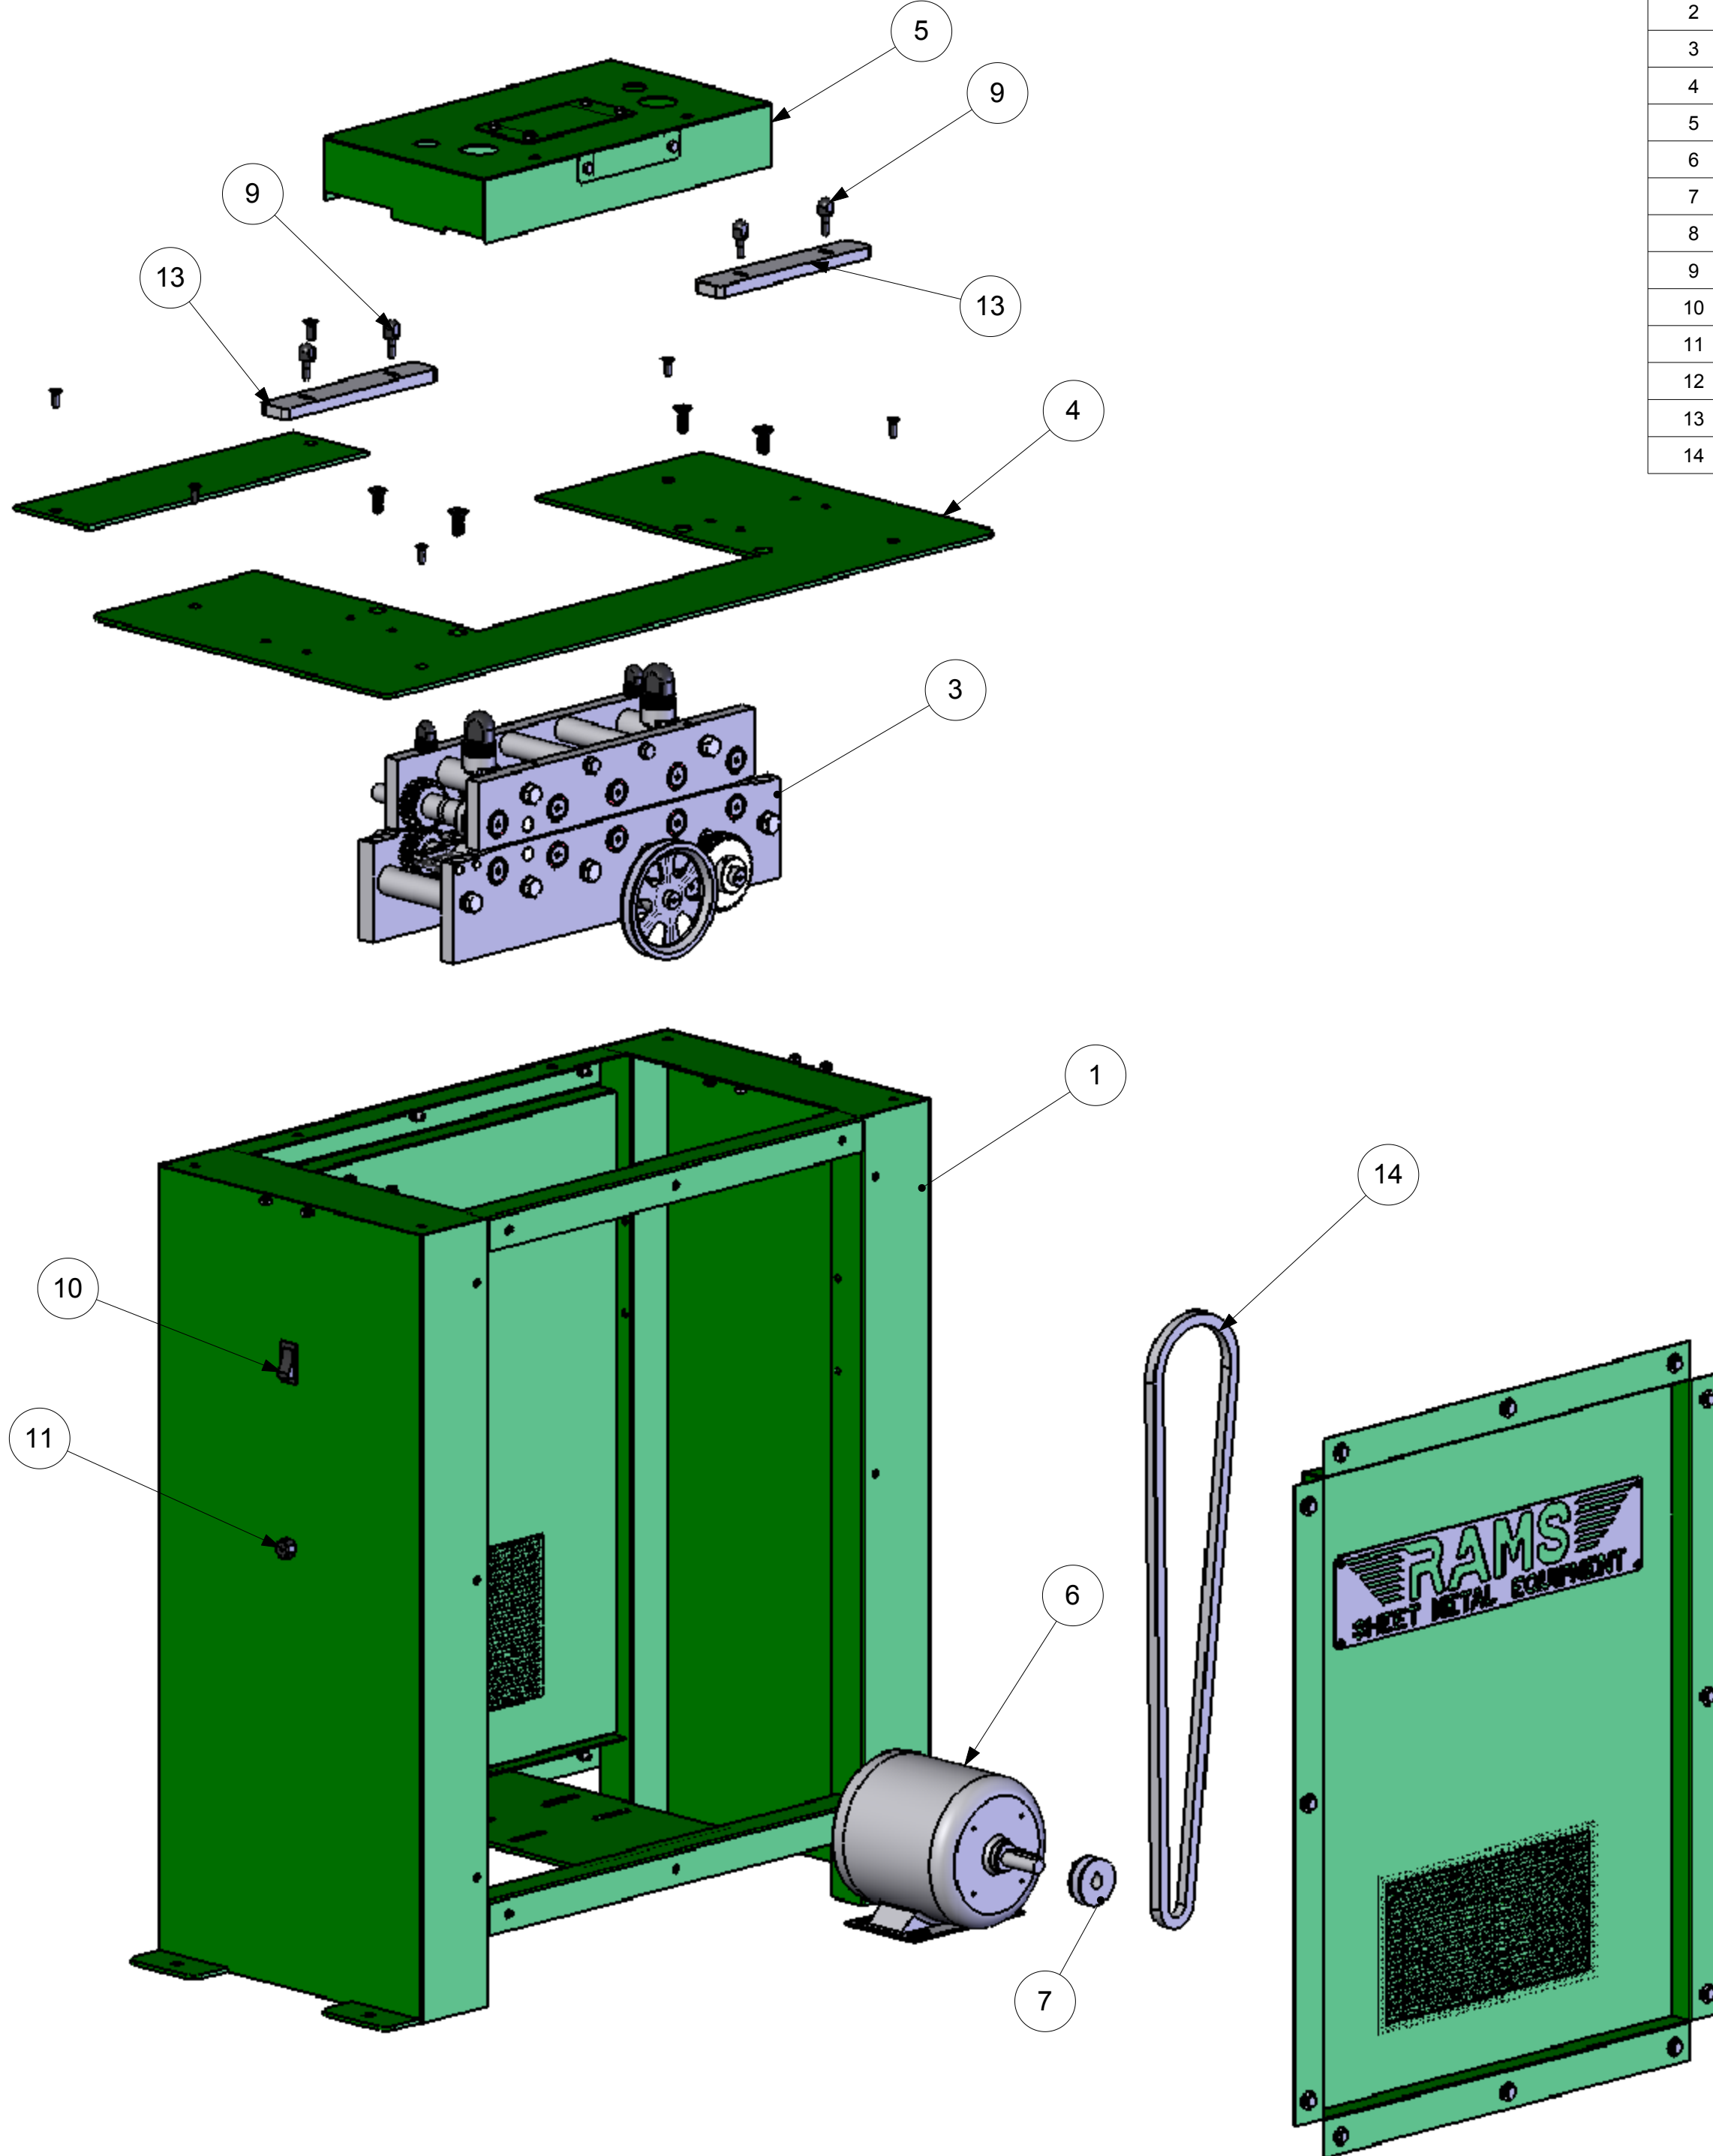

F

E

D

C

B

A

ITEM NO.	QTY.	PART NUMBER	DESCRIPTION
1	1	STAND	STAND ASSEMBLY
2	6	SCHCSCREW 0.25-20x0.75x0.75-HX-N	1/4-20 SET SCREW
3	1	RAMS-2006 INTERNAL ASSEMBLY	INTERNAL GEAR BOX
4	1	20 GA PITT TOP	20 GA PITT TOP ASSEMBLY
5	1	RAMS - 2006 COVER	TOP COVER
6	1	1HP MOTOR	LEESEN 1 HP MOTOR
7	1	2043	2" PULLEY: CA200
8	1	PITT-25	MOTOR PLATE
9	4	2054	ADJUSTING BOLT:1/4-20 THREAD
10	1	3XS59	TIPPETTE SWITCH
11	1	69915K51	CORD GRIP
12	4	91253A624	3/8-16 x 1" FLAT SOCKET HEAD CAP SCREW
13	2	2053	GUIDE BARS: 1/2" THK
14	1	2066	V-BELT: 4L570