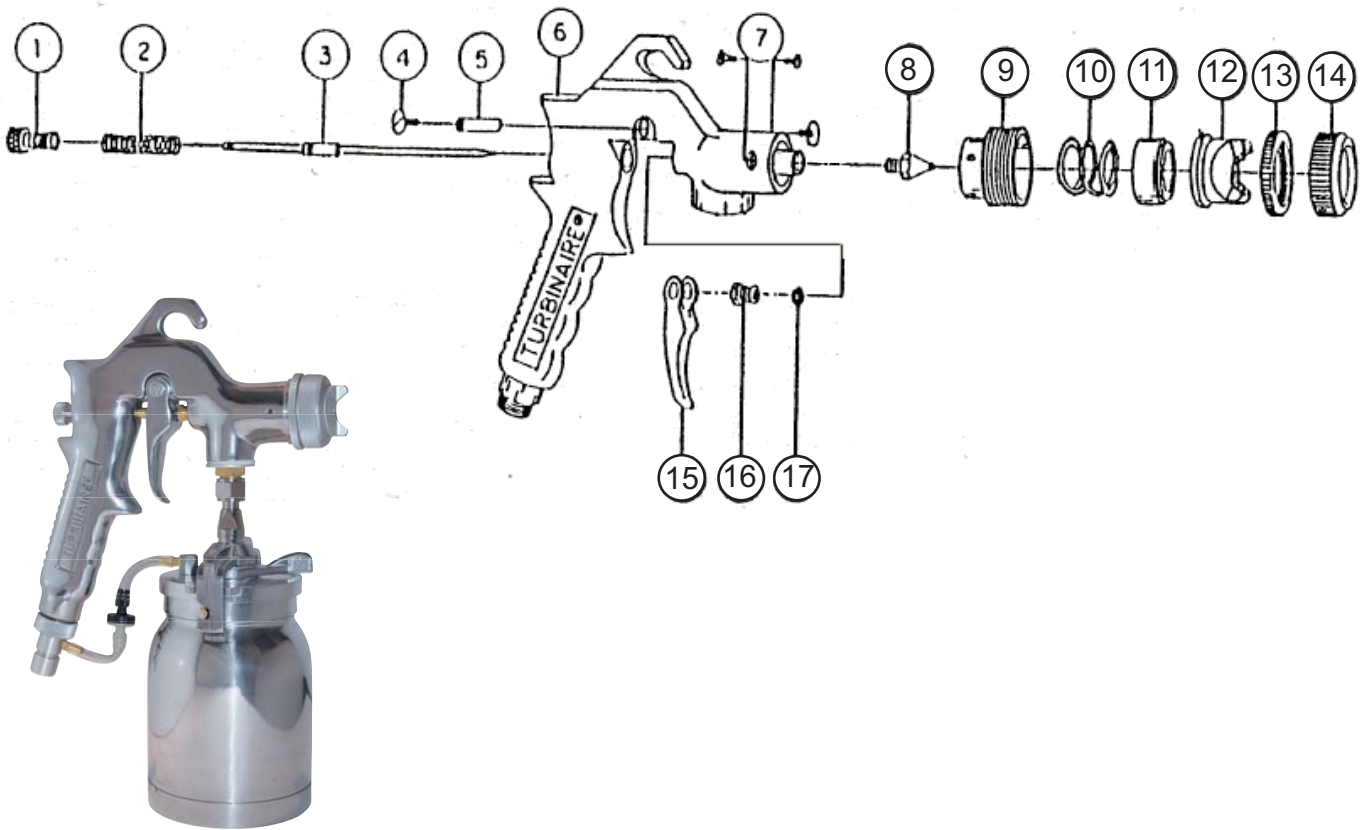

Parts Breakdown for Model 11CSX Gun

NO	Part No	Description
1	TSG-1120	Material Flow Adjustment Screw
2	TSG-1110	Spring
3		Needle (Gun Accs. Kits TSG-1383/4)
4	TSG-1070	Trigger Retaining Screw (10/pkg)
5	TSG-1080	Trigger Pivot
6		Gun Body - Not Sold Separately
7	TSG-1760	Distributor Housing Retaining Screw (2/pkg)
8		Fluid Tip (Gun Accs. Kits TSG-1383/4)
9	TSG-2030	Distributor Housing
10	TSG-1830	Air Distributor Spring
11	TSG-2040	Air Distributor
12		Air Cap (Gun Accs. Kits TSG-1383/4)
13	TSG-2000	Lock Ring
14	TSG-2010	Sleeve Nut
15	TSG-1090	Trigger
16	TSG-1150	Gland Nut
17	TSG-1281	Gland Seal (Part of Gasket Kit)
18	TSG-1860	Male Tale Piece Assembly
19	TSG-1865B	Check-Valve Assembly (icludes tubes)
20	TSG-1281	Cup-Top Gasket (Part of Gasket Kit)
21	TSG-1602	Teflon Coated 1Qt Cup
22	TSG-1608A	Cup Assemlyy (#18 not included)