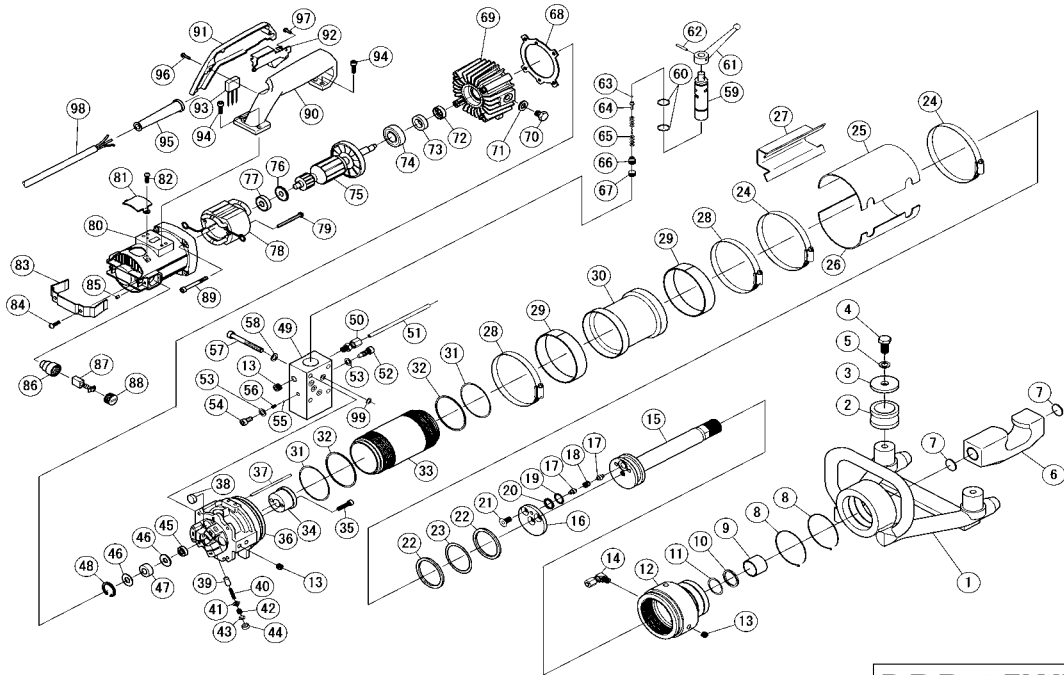

DBR-25WH Rebar Bender

DBR-25WH

No.	Part No.	Part Name	Q'ty	No.	Part No.	Part Name	Q'ty	No.	Part No.	Part Name	Q'ty
1	1DBR20579A	HOUSING	1	35	7CB06030	CAP BOLT M6x30	2	69	3DS1939B	PUMP CASE	1
2	1DBR72	ROLLER	2	36	1DBR511WH	CYLINDER	1	70	1C1304	OIL PLUG M10x15	1
3	1DBR73	ROLLER CLAMP	2	37	1DBR63	TUBE 4x2.5	1	71	1C1305	SEAL WASHER WF10	1
4	1BR5077	HEX.BOLT M12x25	2	38	3P1044	MAGNET FILTER	3	72	3DS2025	SEAL COVER	1
5	7SW0012	SPRING WASHER M12	2	39	1C1971	RAM	3	73	3DS2009	OIL SEAL TCV17358	1
6	1DBR80	HOOK	1	40	1C1972	RAM RETURN SPRING	3	74	1C1941	BALL BEARING 6004VV	1
7	1DBR711	PACKING	2	41	1C1973	DELIVERY VALVE	3	75	1C1963EV	ARMATURE WITH CAM	1
8	1DBR309550	HOLDING WIRE	2	42	1C1331	DELIVERY VALVE SPRING	3	77	1C1961M	BALL BEARING 6000VV	1
9	7MB3025DU	DRY BUSH	1	43	1C13352	SPRING GUIDE	3	78	1C1963D	STATOR COIL	1
10	7BRP30	BACK-UP RING P30	1	44	1C13292	PUMP HEAD SEAL	3	79	7P205055	PAN HEAD BOLT M5x55	2
11	7ORP30	O RING P30	1	45	1CW0003	BALL BEARING 698	1	80	1C1961K	MOTOR HOUSING	1
12	1DBR309540	HOUSING GUIDE	1	46	1C1325	BEARING GIDE	2	81	7971055	SIDE COVER	1
13	7PT1/8	PLUG PT1/8	4	47	1C1340	NEEDLR BEARING RNAST8	1	82	7P204008	PAN HEAD BOLT M4X8	2
14	3DS2359	ELBOW NIPPLE	1	48	1C1326	SNAP RING H27	1	83	1C1961S	TAIL COVER	1
15	1DBR562	PISTON	1	49	1DBR75	VALVE CASE	1	84	7P205010	PAN HEAD BOLT M5x10	2
16	1DBR581	VALVE COVER	1	50	3DS2360	CONNECTOR	1	85	7SS05008	SET SCREW M5x8	2
17	1DBR57	END VALVE	2	51	1DBR62	OIL PIPE	1	86	1C1961J	BRUSH HOLDER	2
18	1C1922	VALVE END SPRING	1	52	1DBR77	GUIDE BOLT	1	87	1C1961A	CARBON BRUSH SET	2
19	7ORP14	O RING P14	1	53	3DS2026	7DS1H6 SEAL WASHER	2	88	1C1961H	BRUSH CAP	2
20	1DBR83	BACK-UP RING	1	54	7CB06006	CAP BOLT M6x6	1	89	1C1949	CAP BOLT M6x90	4
21	7DS08016	DISK SCREW M8x16	3	55	7SB3/16	STEEL BALL 3/16	1	90	1C1944B/C	MAIN HANDLE	1
22	7BRP55	BACK-UP RING P55	2	56	3DA102K	STOPPER SPRING	1	91	1C1946	SWITCH COVER	1
23	7ORP55	O RING P55	1	57	7CB06040	CAP BOLT M6x40	4	92	1C1961B	SWITCH	1
24	1DBR20B	HOSE BAND φ120	2	58	7SW0006	SPRING WASHER M6	4	93	1CL001N	CONDENSER	1
25	1DBR66	COVER A	1	59	3DS23322	ROTARY VALVE	1	94	1C1945	CAP BOLT M6x18	4
26	1DBR67	COVER B	1	60	7ORP18	O RING P18	2	95	1C19611	CORD ARMER	1
27	1DBR682	PIPE COVER	1	61	1DBR531	VALVE LEVER	1	96	1C1947	PAN HEAD BOLT M4X15	2
28	1DBR20A	HOSE BAND φ 100	2	62	7SP420	SPRING PIN φ4x20	1	97	7PB04008	PAN HEAD BOLT M4X8	2
29	1DBR79	BAND PACKING	2	63	7SB5/32	STEEL BALL 5/32	1	98	1C1961F	CORD SET	1
30	1DBR64	AIR BAG	1	64	1DBR821	VALVE SET	1	99	1DBR2945	O RING P7	4
31	7ORG70	O RING G70	2	65	7BSH4	DISK SPRING	24				
32	7BRG70E	BACK-UP RING G70	2	66	1DBR84	GUIDE BOLT	1				
33	1DBR55	PIPE CYLINDER	1	67	7SS12012	SET SCREW M12x12	1				
34	1DBR54	STOPPER	1	68	1C1951B	PUMP CASE PACKING	1				