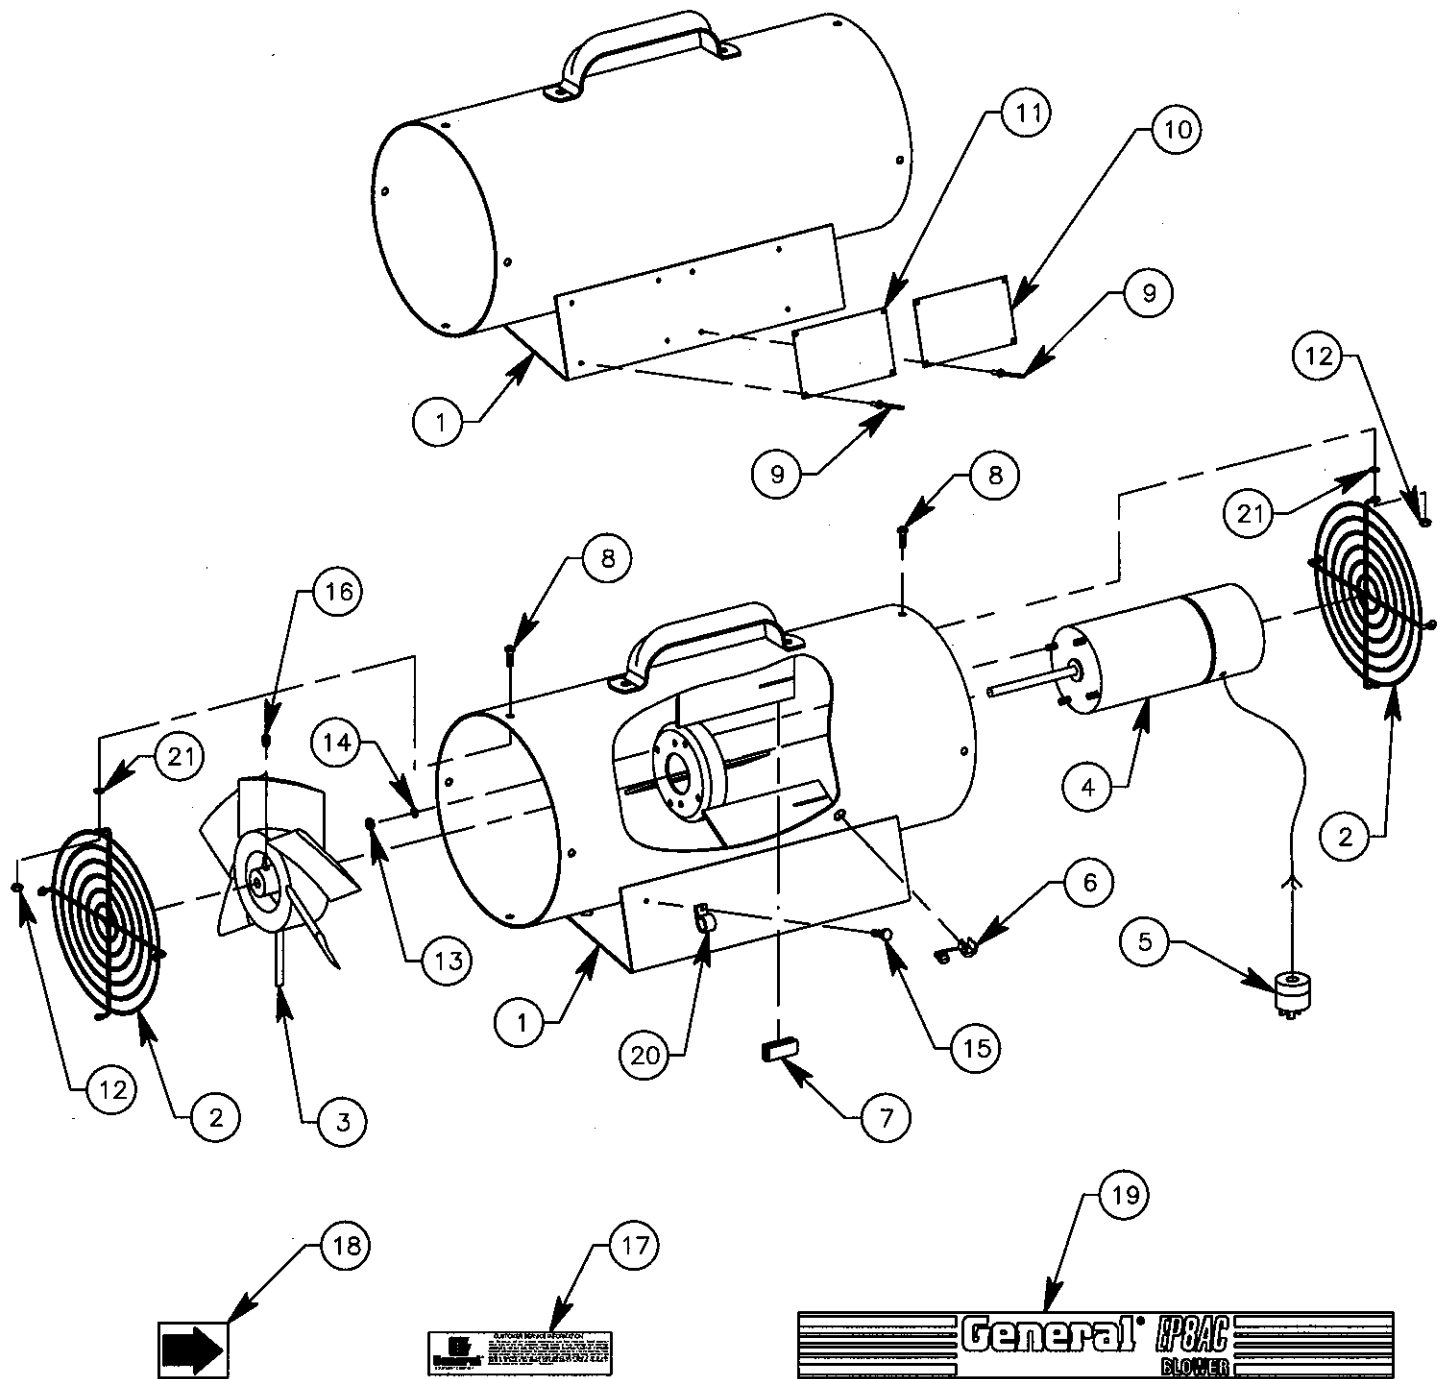

EP8AC Series

Portable Ventilating Blower

(Straight Tube Style Housing)

EP8AC Series

Portable Ventilating Blower

(Straight Tube Style Housing)

REFERANCE NUMBER	PART NUMBER	DESCRIPTION	QUANTITY
1	EP8AC-0011	Housing, Blower	1
2	GP8-0044	Screen	2
3	EP8AC-0021	Fan, 8"	1
4	JF1H095	Motor, Electric, 115V AC	1
5	5266-C HUBBEL	Plug, Male	1
6	EP8AC-0040	Strain Relief, Wire	1
7	EP8AC-0030	Support, Motor	4
8	60030500	Socket Head Cap Screw, #10-24 x 5/8", Plated	8
9	45020200	Rivet, Pop, (1/8" x 1/4")	8
10	EP8-5020	Plate, Danger	1
11	EP8AC-5031	Plate, Name/Air Flow	1
12	53030000	Nut, Hex, Nylock, #10-24, Plated	8
13	18030001	Nut, Hex, #10-32, Plated	4
14	58030000	Washer, Lock, External Tooth, #10, Plated	4
15	48030400	Screw, Machine, Self-tapping, Hex Head, #10-24 x 1/2", Plated	1
16	30060910	Screw, Set (Metric)	1
17	SG24-5072	Decal, Assistance	1
18	EP8AC-5020	Decal, Air Flow	1
19	EP8AC-5010	Decal, General	1
20	COV-0411	Clamp, Plated	1
21	17030000	Washer, Flat, #10, Plated	8