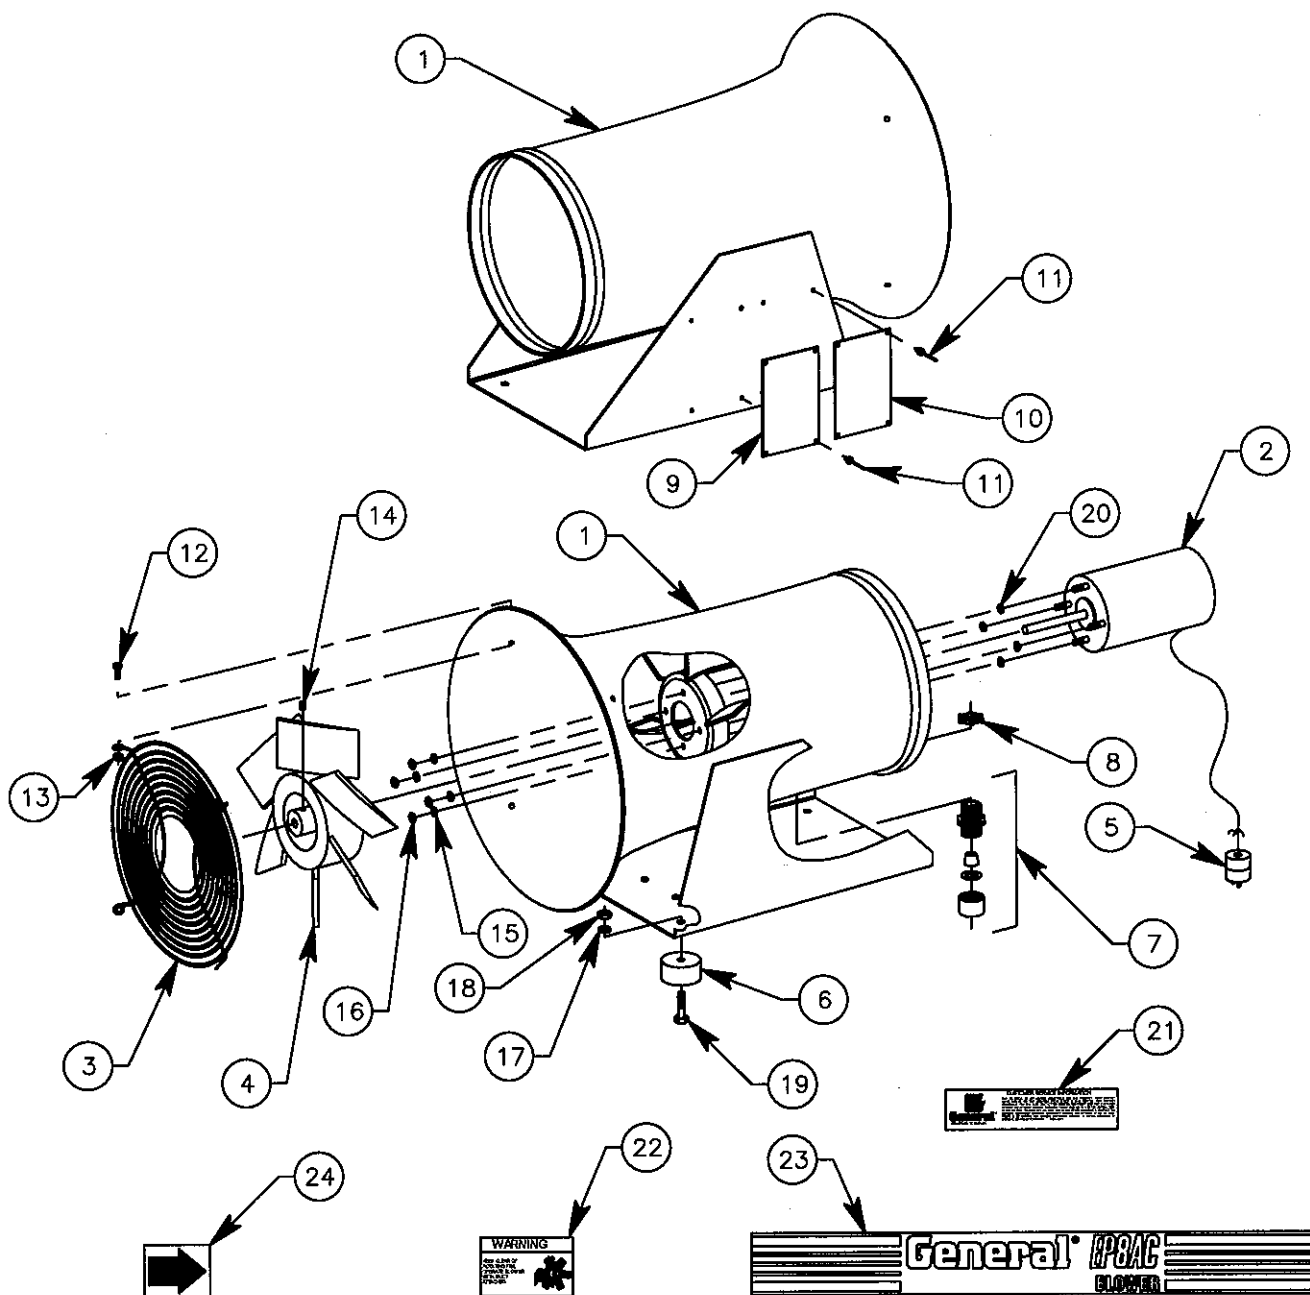

EP8AC Series

Portable Ventilating Blower

(Bell Shaped Style Housing)

EP8AC Series

Portable Ventilating Blower

[Bell Shaped Style Housing]

REFERANCE NUMBER	PART NUMBER	DESCRIPTION	QUANTITY
1	EP8DC-0010	Housing, Blower	1
2	JF1H095	Motor, Electric, 115V AC	1
3	EP8DC-0030	Screen	1
4	EP8AC-0020	Fan, Blower	1
5	5266-C HUBBEL	Plug, Male	1
6	EP8-0140	Mount, Rubber	4
7	CG-3150	Fitting, Complete	1
8	801	Nut, Bulkhead (Included With Reference Number 7)	1
9	EP8-5020	Plate, Danger	1
10	EP8AC-5030	Plate, Name/Air Flow	1
11	45020200	Rivet, Pop, (1/8" x 1/4")	8
12	55030400	Screw, Cap, Button Head, #10-24 x 1/2", Plated	4
13	53030000	Nut, Hex, Nylock, #10-24, Plated	4
14	30060910	Screw, Set, (Metric)	1
15	58030000	Washer, Lock, External Tooth, #10, Plated	4
16	18030001	Nut, Hex, #10-32, Plated	4
17	16040000	Washer, Lock, 1/4", Plated	4
18	18040000	Nut, Hex, 1/4-20 UNC, Plated	4
19	15040700	Screw, Cap, 1/4-20 x 7/8", Plated	4
20	17030000	Washer, Flat, #10, Plated	4
21	SG24-5072	Decal, Assistance	1
22	EP8DC-5030	Decal, Fan Warning	1
23	EP8AC-5010	Decal, General	1
24	EP8AC-5020	Decal, Air Flow	1