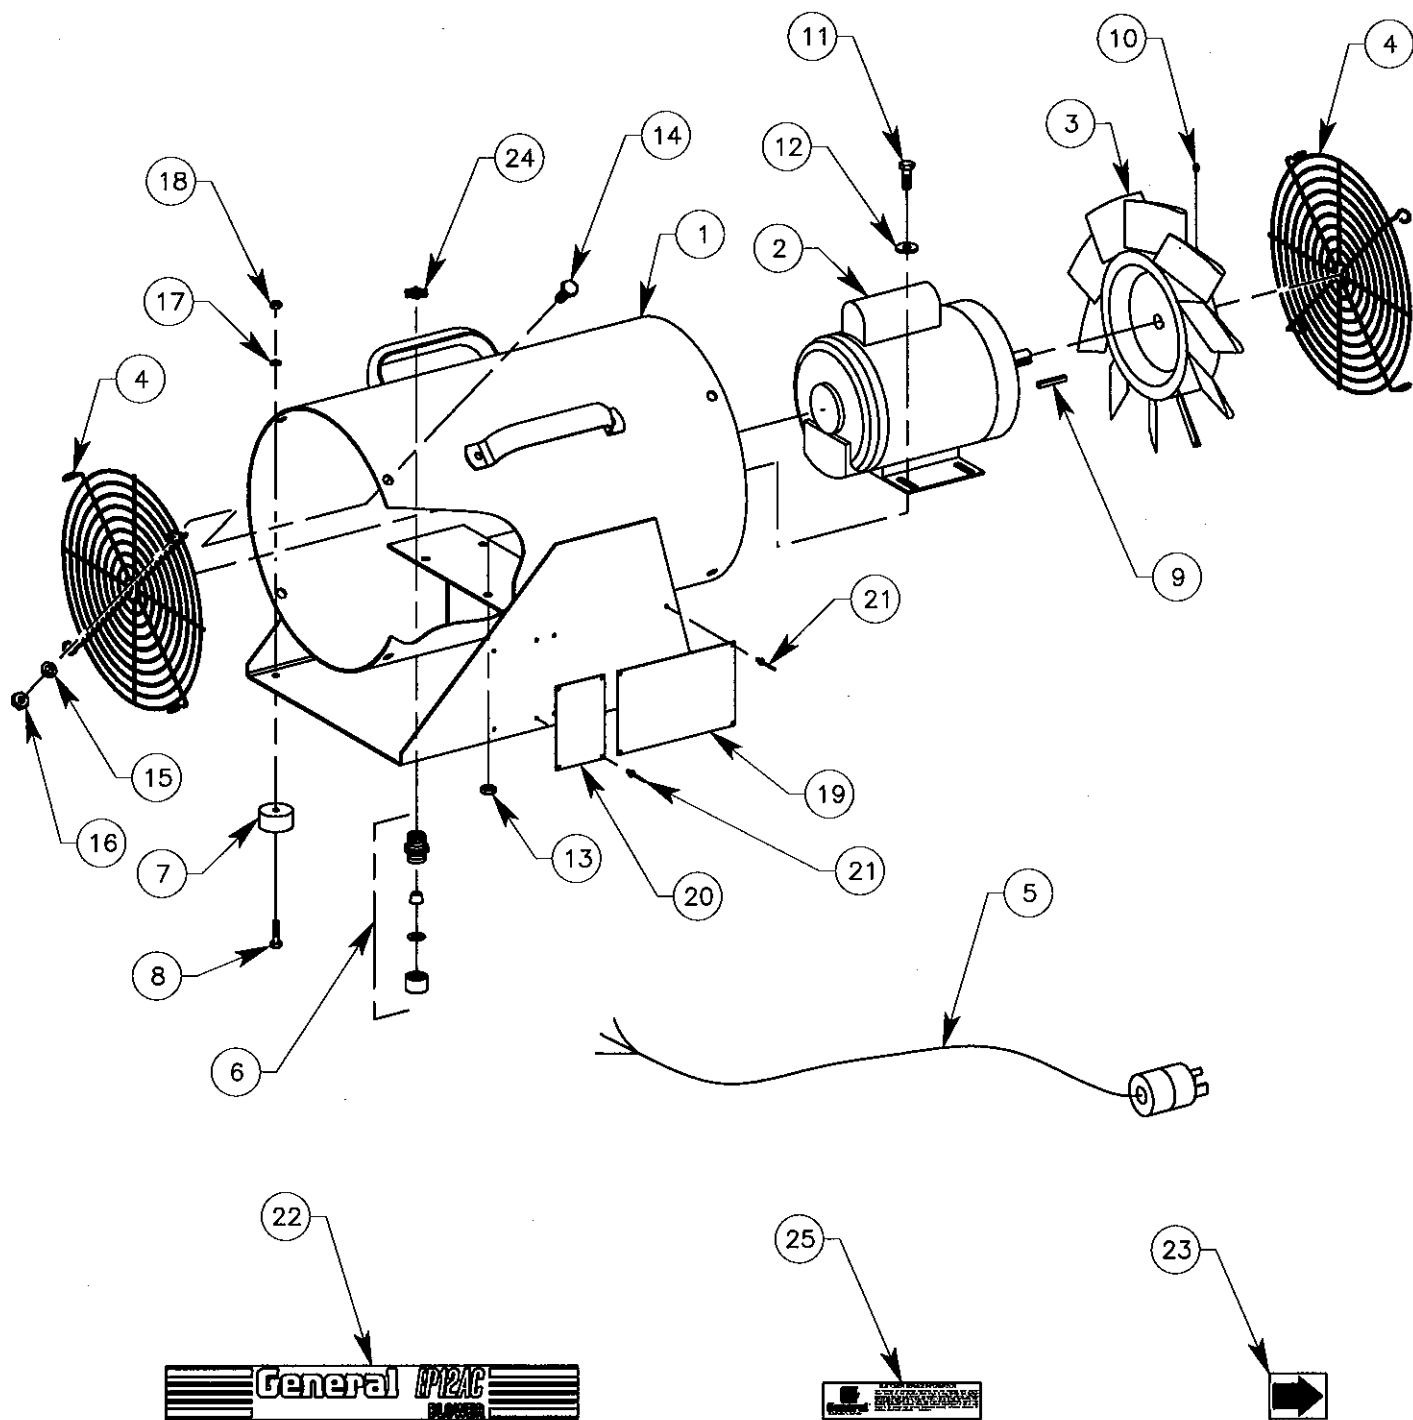

EP12AC Series Portable Ventilating Blower

EP12AC Series

Portable Ventilating Blower

REFERANCE NUMBER	PART NUMBER	DESCRIPTION	QUANTITY
1	EP12AC-0100	Housing, Blower	1
2	EP12AC-0030	Motor, Electric, 115V AC, 3/4 HP	1
3	EP12AC-0020	Fan, 12"	1
4	EP12AC-0040	Screen, Blower	2
5	EP8-0051	Cord, W/Plug	1
6	CG-3150	Fitting, Complete	1
7	EP8-0140	Mount, Rubber	4
8	15040700	Screw, Cap, 1/4-20 UNC x 7/8", Plated	4
9	63031200	Key, Square, (3/16" x 3/16" x 1-1/2")	1
10	30060910	Screw, Set (Metric)	1
11	15050700	Screw, Cap, 5/16-18 UNC x 7/8", Plated	4
12	17040000	Washer, Flat, 1/4", Plated	4
13	53050000	Nut, Hex, Nylock, 5/16-18 UNC, Plated	4
14	15060800	Screw, Cap, 3/8-16 UNC x 1", Plated	8
15	16060000	Washer, Lock, 3/8", Plated	8
16	53060000	Nut, Hex, Nylock, 3/8-16 UNC, Plated	8
17	16040000	Washer, Lock, 1/4", Plated	4
18	18040000	Nut, Hex, 1/4-20 UNC, Plated	4
19	EP8-5020	Plate, Danger	1
20	EP12AC-5030	Plate, Flow Rate	1
21	45020200	Rivet, Pop (1/8" x 1/4")	8
22	EP12AC-5010	Decal, General	2
23	EP8AC-5020	Decal, Airflow	1
24	801	Nut, Bulkhead (Included With Reference Number 6)	1
25	SG24-5072	Decal, Assistance	1