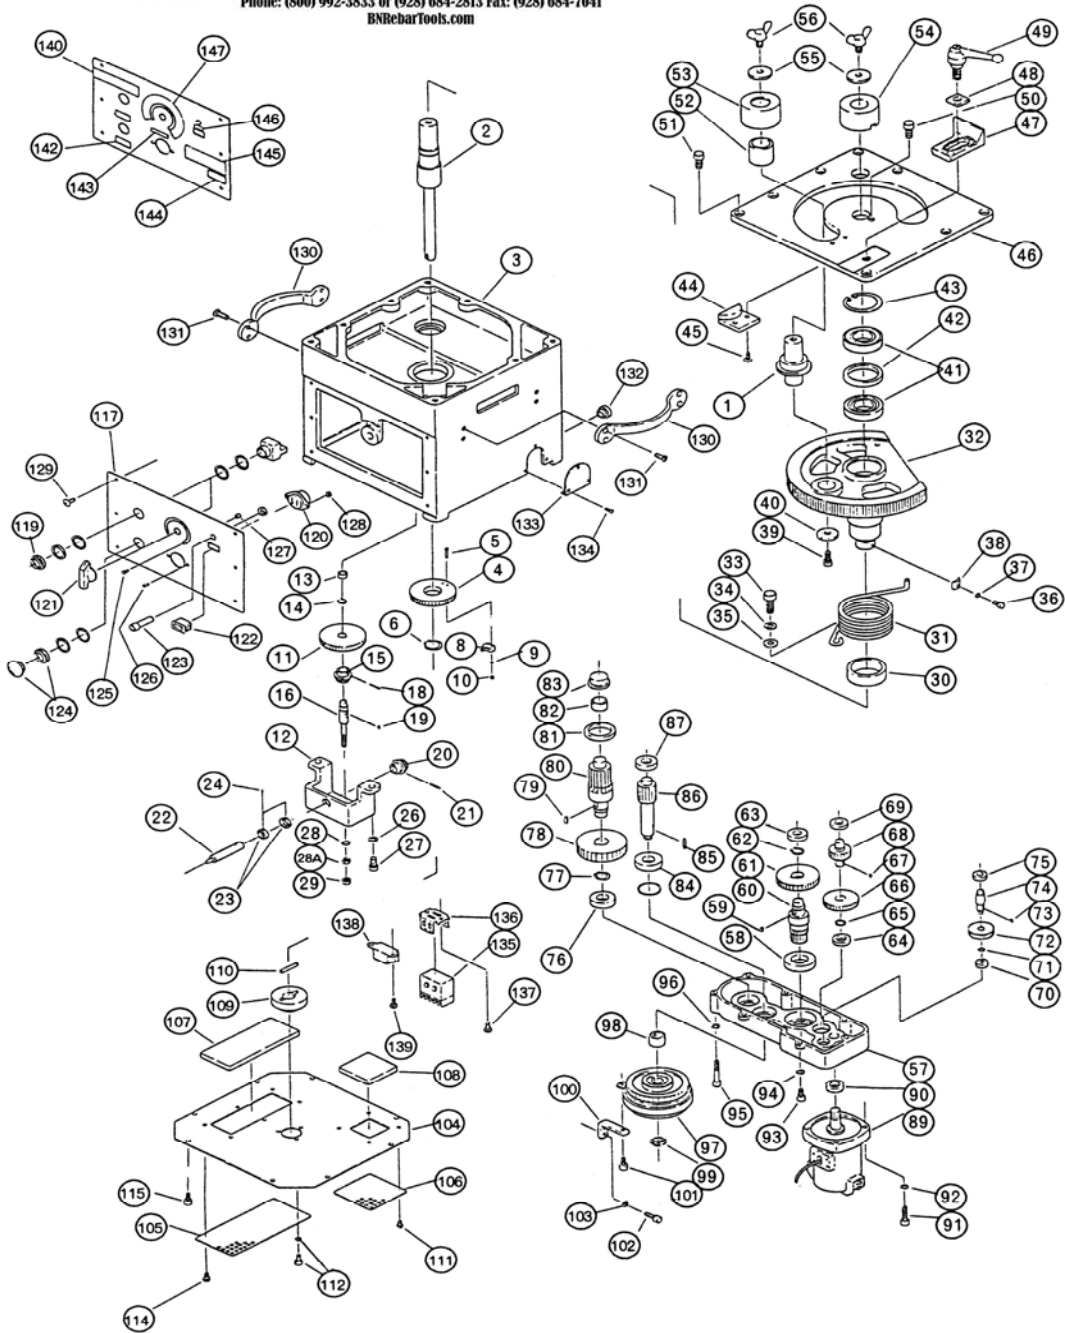

3450 Sabin Brown Road - Wickenburg, AZ 85390
Phone: (800) 992-3833 or (928) 684-2813 Fax: (928) 684-7041
BNRebarTools.com