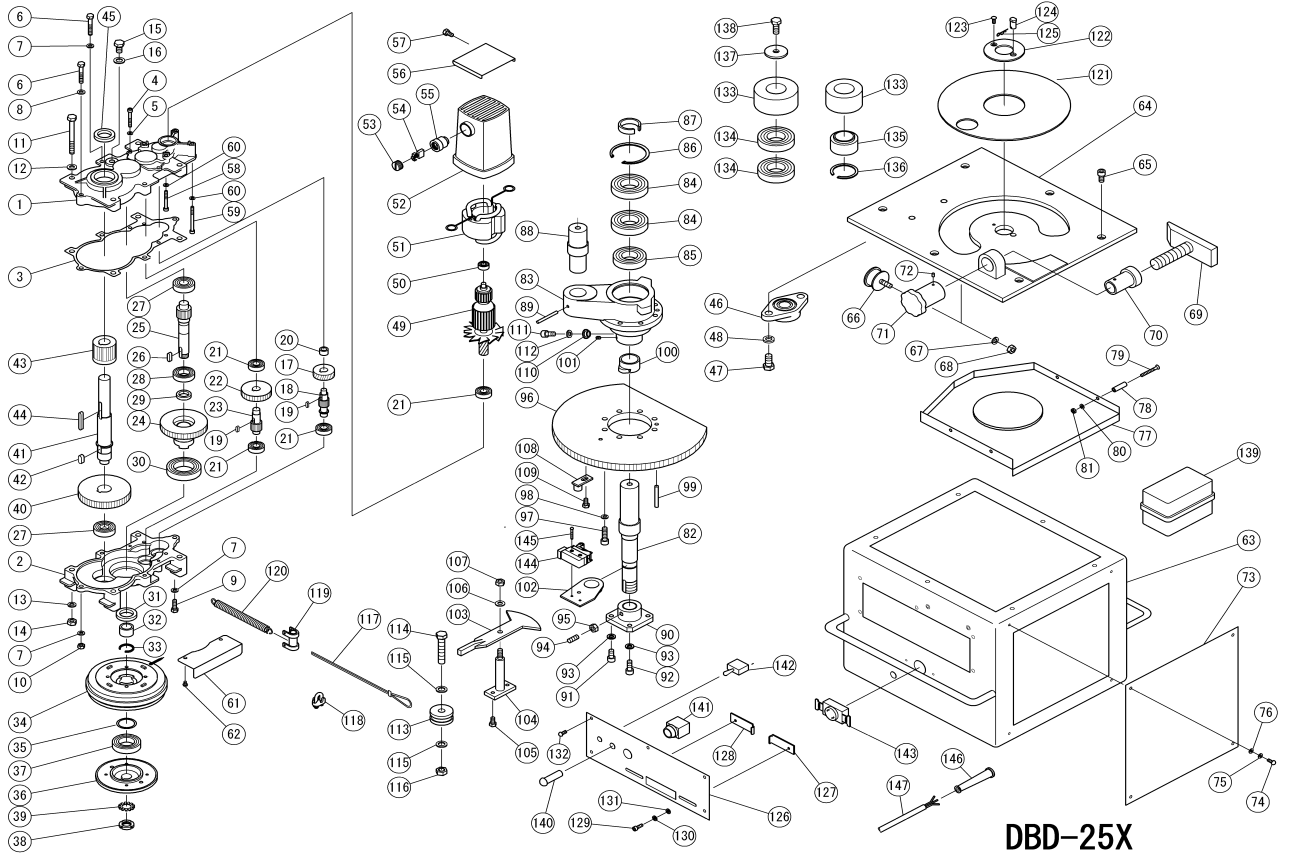

Benner-Nawman, Inc.

3450 Sabin Brown Road - Wickenburg, AZ 85390
Phone: (800) 992-3833 or (928) 684-2813 Fax: (928) 684-7041
BNRebartools.com

DBD-25X REBAR BENDER

DBD-25X

DBD-25X REBAR BENDER

No.	Part No.	Part Name	Qty	No.	Part No.	Part Name	Qty	No.	Part No.	Part Name	Qty
1	1BR5001	GEAR CASE M	1	54	1BR5012A	CARBON BRUSH SET	1	107	1BR5099	LOCK NUT SET	1
2	1BR5002	GEAR CASE C	1	55	1BR5012E	CARBON BRUSH HOLDER	2	108	1BR5101	SWITCH CAM	1
3	1BR5206	GEAR CASE PACKING	1	56	1BR5048	MOTOR COVER	1	109	7B308015	BOLT M8X15 WITH WASHERS	1
4	7CB06045	CAP BOLT M6X45	2	57	7B08015	BOLT M8X15 WITH WASHER	1	110	1BR5107	WIRE CLAMP	1
5	7SW006	SPRING WASHER M6	2	58	7CB06050	CAP BOLT M6X50	2	111	7CB10020	CAP BOLT M10X20	1
6	7B08050	BOLT M8X50	3	59	7CB06070	CAP BOLT M6X70	2	112	7SW010	SPRING WASHER M10	1
7	7SW008	SPRING WASHER M8	4	60	7SW006	SPRING WASHER M6	4	113	1BR51101	JIB	1
8	7PW008	PLATE WASHER M8	1	61	1BR5044	CLUTCH COVER	2	114	7B14070	BOLT M14X70	1
9	7B08025	BOLT M8X25	1	62	7PB06008	PAN HEAD BOLT M6X8 WWASHER	4	115	7PW014	PLATE WASHER M14	2
10	7N008	NUT M8	1	63	1BR50501A	FRAME	1	116	7UN014	SELF LOCK NUT M14	1
11	7B10100	BOLT M10X100	4	64	1BR50511	BASE	1	117	1BR5116	WIRE ROPE	1
12	7PW010	PLATE WASHER M10	4	65	7CB10020	CAP BOLT M10X20	6	118	1BR5117	WIRE CLIP WITH NUT	1
13	7SW010	SPRING WASHER M10	4	66	1BR5133	DAMPER	1	119	1BR5118	SPRING HANGER	1
14	7N010	NUT M10	4	67	7SW010	SPRING WASHER M10	1	120	1BR5119	RETURN SPRING	4
15	7B12020	BOLT M12X20	1	68	7N010	NUT M10	1	121	1BR5135	CENTER COVER	1
16	7WF12	SEAL WASHER WF12	1	69	1BR5063	ADJUSTABLE STOPPER	1	122	1BR5134	CENTER PLATE	1
17	1BR5023	HELICAL GEAR	1	70	1BR5064	ADJUSTABLE NUT	1	123	7SB06015	FLAT HEAD BOLT M6X15	1
18	1BR5025	PINION NO.1	1	71	1BR5065	ADJUSTABLE HANDLE	1	124	1BR507811	ROLLER STOPPER	1
19	1BR5024	HELICAL GEAR KEY	2	72	1BR5066	SPRING PIN Φ5X8	2	125	1BRSS10	SNAP PIN	1
20	1BR5009	NEEDLE BEARING TA1212	1	73	1BR5055	SIDE COVER	2	126	1BR5050	SWITCH PANEL	1
21	1BR5003	BEARING 6202V, 6202ZZ	4	74	7PB06008	PAN HEAD BOLT M6X8	8	127	1BR7070A	ANGLE STOPPER (R)	1
22	1BR5026	GEAR NO.1	1	75	7SW006	SPRING WASHER M6	8	128	1BR7071	ANGLE STOPPER (L)	1
23	1BR5027	PINION NO.2	1	76	7PW006	PLATE WASHER M6	8	129	7CB06018	CAP BOLT M6X18	2
24	1BR5028	GEAR NO.2	1	77	1BR7120	DUST COVER	1	130	7DS006	DISK SPRING M6	2
25	1BR5029	PINION NO.3	1	78	1BR7121	DUST COVER STAY	4	131	7PW006	PLATE WASHER M6	2
26	1BR5030	PINION KEY 7X7X20	1	79	7SB06050	FLAT HEAD BOLT M6X50	4	132	7PB306015	PAN HEAD BOLT WWASHERS	5
27	1BR5004	BALL BEARING 6204	2	80	7SW006	SPRING WASHER M6	4	133	1BR5140	ROLLER NO.1 Φ50MM	1
28	1BR5006	BALL BEARING 6005	1	81	7N006	NUT M6	4		1BR5142	ROLLER NO.2 Φ70MM	1
29	1BR5015	OIL SEAL SC22-32-7	1	82	1BR5068	MAIN SHAFT	1		1BR5143	ROLLER NO.3 Φ79MM	1
30	1BR5008	BALL BEARING 6009Z	1	83	1BR5069	SWIVEL ARM	1		1BR51441	ROLLER NO.4 Φ96MM	1
31	1BR5016	OIL SEAL SC45-62-9	1	84	1BR5070	BALL BEARING 6208Z	2		1BR51451	ROLLER NO.5 Φ120MM	1
32	1BR5010	NEEDLE BEARING TA223020	1	85	1BR5071	BALL BEARING 6207Z	1		1BR5146	ROLLER NO.6 Φ156MM	1
33	1BR5011	CIRCLIP AR-30	1	86	1BR5072	SNAP RING C-80	1	134	76208Z	BALL BEARING 6208Z	6
34	1BR5038	7TMF1342 CLUTCH ASS'Y	1	87	1BR5073	SPACER	1	135	7HSL08	BEARING FOR ROLLER NO.3	1
35	1BR5043	SHIM	1	88	1BR50741	ROLLER SHAFT	1	136	7BR60	SNAP RING BR60 FOR NO.3	1
36	1BR5038D	CLUTCH ARMATURE FLANGE	1	89	1BR5075	SPRING PIN Φ8X60	1	137	1BR5076	ROLLER CLAMP	2
37	1BR5007	BEARING 6007ZZ	1	90	1BR50791	MAIN SHAFT CLAMP	1	138	1B12025	1BR5080 CLAMP BOLT	2
38	1BR5031	BEARING NUT	1	91	7CB10020	CAP BOLT M10X20	2	139	1BR5129	CONTROL BOX ASS'Y	1
39	1BR5032	BEARING WASHER	1	92	7CB10025	CAP BOLT M10X25	2		1BR5406	MAGNET CONTACTOR	1
40	1BR5033	GEAR NO.3	1	93	7SW010	SPRING WASHER M10	4		1BR51291B	DIODE	1
41	1BR5035	SHAFT	1	94	7SS10025	SET SCREW M10X25	1		1BR51291K	THYRISTOR	1
42	1BR5034	GEAR NO.3 KEY	1	95	7N010	NUT M10	1		1BR5129F	FUSE HOLDER	1
43	1BR5036	PINION NO.4	1	96	1BR5084	SWIVEL GEAR	1		1BR5129G	FUSE	1
44	1BR5037	PINION KEY	1	97	7CB10035	CAP BOLT M10X35	8		1BR5129H	TRANSFORMER	1
45	1BR5017	OIL SEAL SC30-45-8	1	98	7SW010	SPRING WASHER M10	8	140	1BR5126	PILOT LAMP	1
46	1BR5047	FLANGE UNIT UCFL205	1	99	7SP08030	SPRING PIN Φ8X30	1	141	1BR5127	OPERATION SWITCH	1
47	7B14028	BOLT M14X28	2	100	1BR5087	LIMIT SWITCH CAM	1		1BR5231	EMERGENCY BUTTON	1
48	7SW014	SPRING WASHER M14	2	101	7SS06010	SET SCREW M6X10	1	142	3CD0151	MAIN SWITCH	1
49	1BR5012C	ARMATURE	1	102	1BR51324	ANGLE SET PINION	1	143	1BR5128	SOCKET FOR FOOT SWITCH	1
50	1BR6200ZZ	BALL BEARING 6200ZZ	1	103	1BR52261	ANGLE SETTER	1	144	1BR5124	LIMIT SWITCH AZ7141	2
51	1BR5012B	STATOR COIL	1	104	1BR50941	ANGLE STAND	1	145	7PB204030	PAN HEAD BOLT WWASHER	4
52	1BR5012D	MOTOR HOUSING	1	105	7B308015	BOLT M8X15 WITH WASHERS	2	146	1BR5012G	CORD ARMER	1
53	1BR5012H	BRUSH CAP	2	106	1BR5098	DISK SPRING M10	2	147	1BR5012 F	CORD SET	1