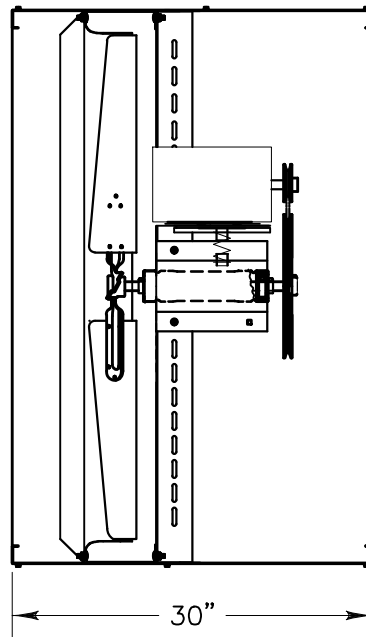

INTAKE VIEW

DISCHARGE VIEW

HORSE POWER: 1
 VOLTAGE: 230/460V
 PHASE: 3
 BLADE DIAMETER: 48"

 TRIANGLE ENGINEERING OF ARKANSAS, INC.	RV14815X WALL FAN	
	RV14815X	REV
DR. BY: TOM KING	CKD.	APP.
SHEET 1 OF 1	NOT TO SCALE	6 OCT 2015