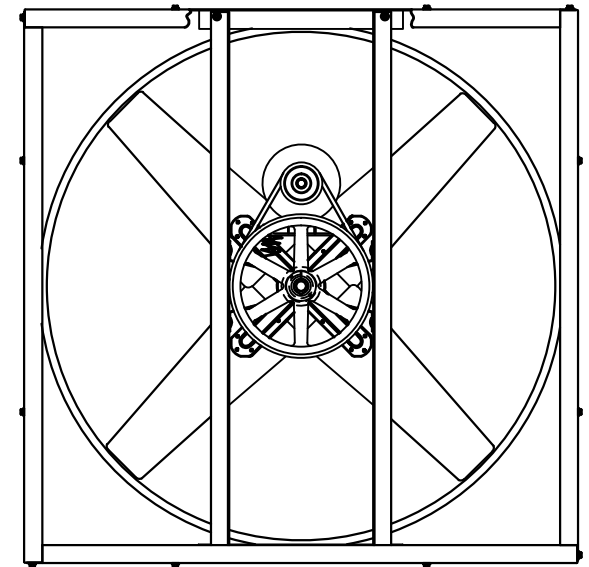

INTAKE VIEW

DISCHARGE VIEW

HORSE POWER: 1
 VOLTAGE: 230/460V
 PHASE: 3
 BLADE DIAMETER: 48"

 TRIANGLE ENGINEERING OF ARKANSAS, INC.	RV14815X WALL FAN	
	RV14815X	REV
DR. BY: TOM KING	CKD.	APP.
SHEET 1 OF 1	NOT TO SCALE	6 OCT 2015